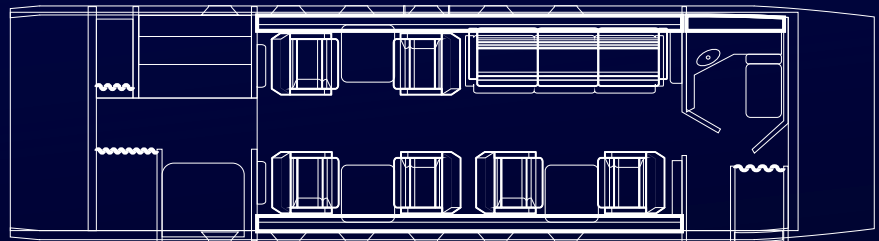

# CHALLENGER 604

Aircraft Type: CHALLENGER 604

Manufactured Date: 2000  
Range Miles: 4150  
Range Hours: 8 hrs  
High Speed Cruise: 528 mph  
Cabin Height: 6' 1"  
Cabin Width: 8' 2"  
Cabin Length: 28' 4"

## FEATURES:

- Seats 10
- Fully enclosed lavatory with vanity
- Full Galley
- Air Show
- CD & DVD Player
- Cabin Monitors: One Forward, One Aft
- Flight Phone
- 2 110 Volt AC Outlets
- Cabin Attendant
- Large Luggage Capacity