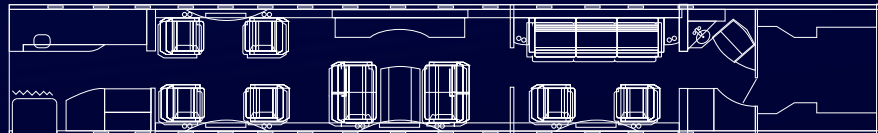

LEGACY 600

Aircraft Type: EMBRAER LEGACY 600

Manufactured Date: 2006
Range Miles: 3200
Range Hours: 7 hrs
High Speed Cruise: 510 mph
Cabin Height: 6' 0"
Cabin Width: 6' 11"
Cabin Length: 42' 9"

FEATURES:

- Seats 13
- Fully enclosed lavatory with vanity
- Full Galley for in-flight dining
- Air Show
- CD & DVD Player
- Cabin Monitors: One Forward, One Aft
- Flight Phone
- 12 110 Volt AC Outlets
- Large Luggage Capacity