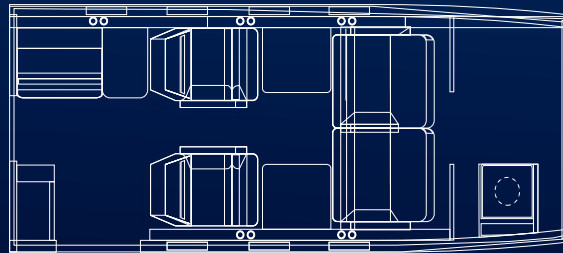

# CITATION I

Aircraft Type: Cessna Citation CE-500

Manufactured Date: 1973  
Refurbished Date: 2002  
Range Miles: 1050  
Range Hours: 3.2 hrs  
High Speed Cruise: 348 mph  
Cabin Height: 4.3'  
Cabin Width: 4.9'  
Cabin Length: 12.7'

## FEATURES:

- . Seats 5
- . Partially enclosed lavatory
- . Mini galley for in-flight dining
- . CD & DVD Player
- . 2 in cabin monitors
- . Large luggage capacity