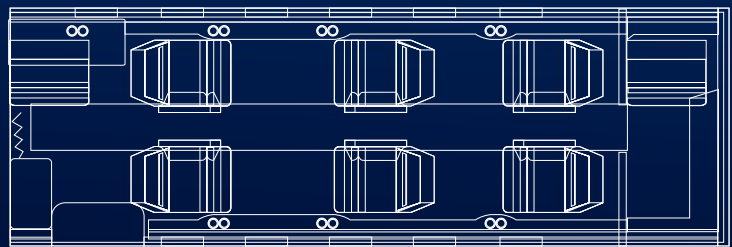

CITATION CJ3

Aircraft Type: Cessna Citation CJ3

Manufactured Date: 2005
Range Miles: 1850
Range Hours: 4.5 hrs
High Speed Cruise: 485 mph
Cabin Height: 4.8'
Cabin Width: 4.8'
Cabin Length: 16.5'

FEATURES:

- . Seats 7+1
- . Fully enclosed lavatory
- . Mini galley for in-flight dining
- . 2 110 Volt AC Outlets
- . Large luggage capacity