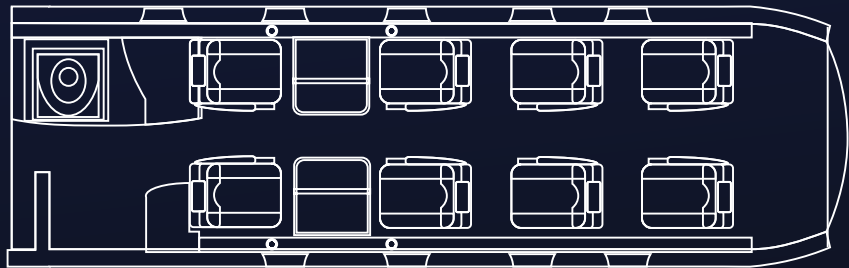

PILATUS PC-12

Aircraft Type: PILATUS PC-12

Manufactured Date: 2006
Range Miles: 1920
Range Hours: 6 hrs
High Speed Cruise: 300 mph
Cabin Height: 4' 9"
Cabin Width: 5' 0"
Cabin Length: 16' 11"

FEATURES:

- Seats 8
- Forward Lavatory
- Mini Galley
- Large Luggage Capacity